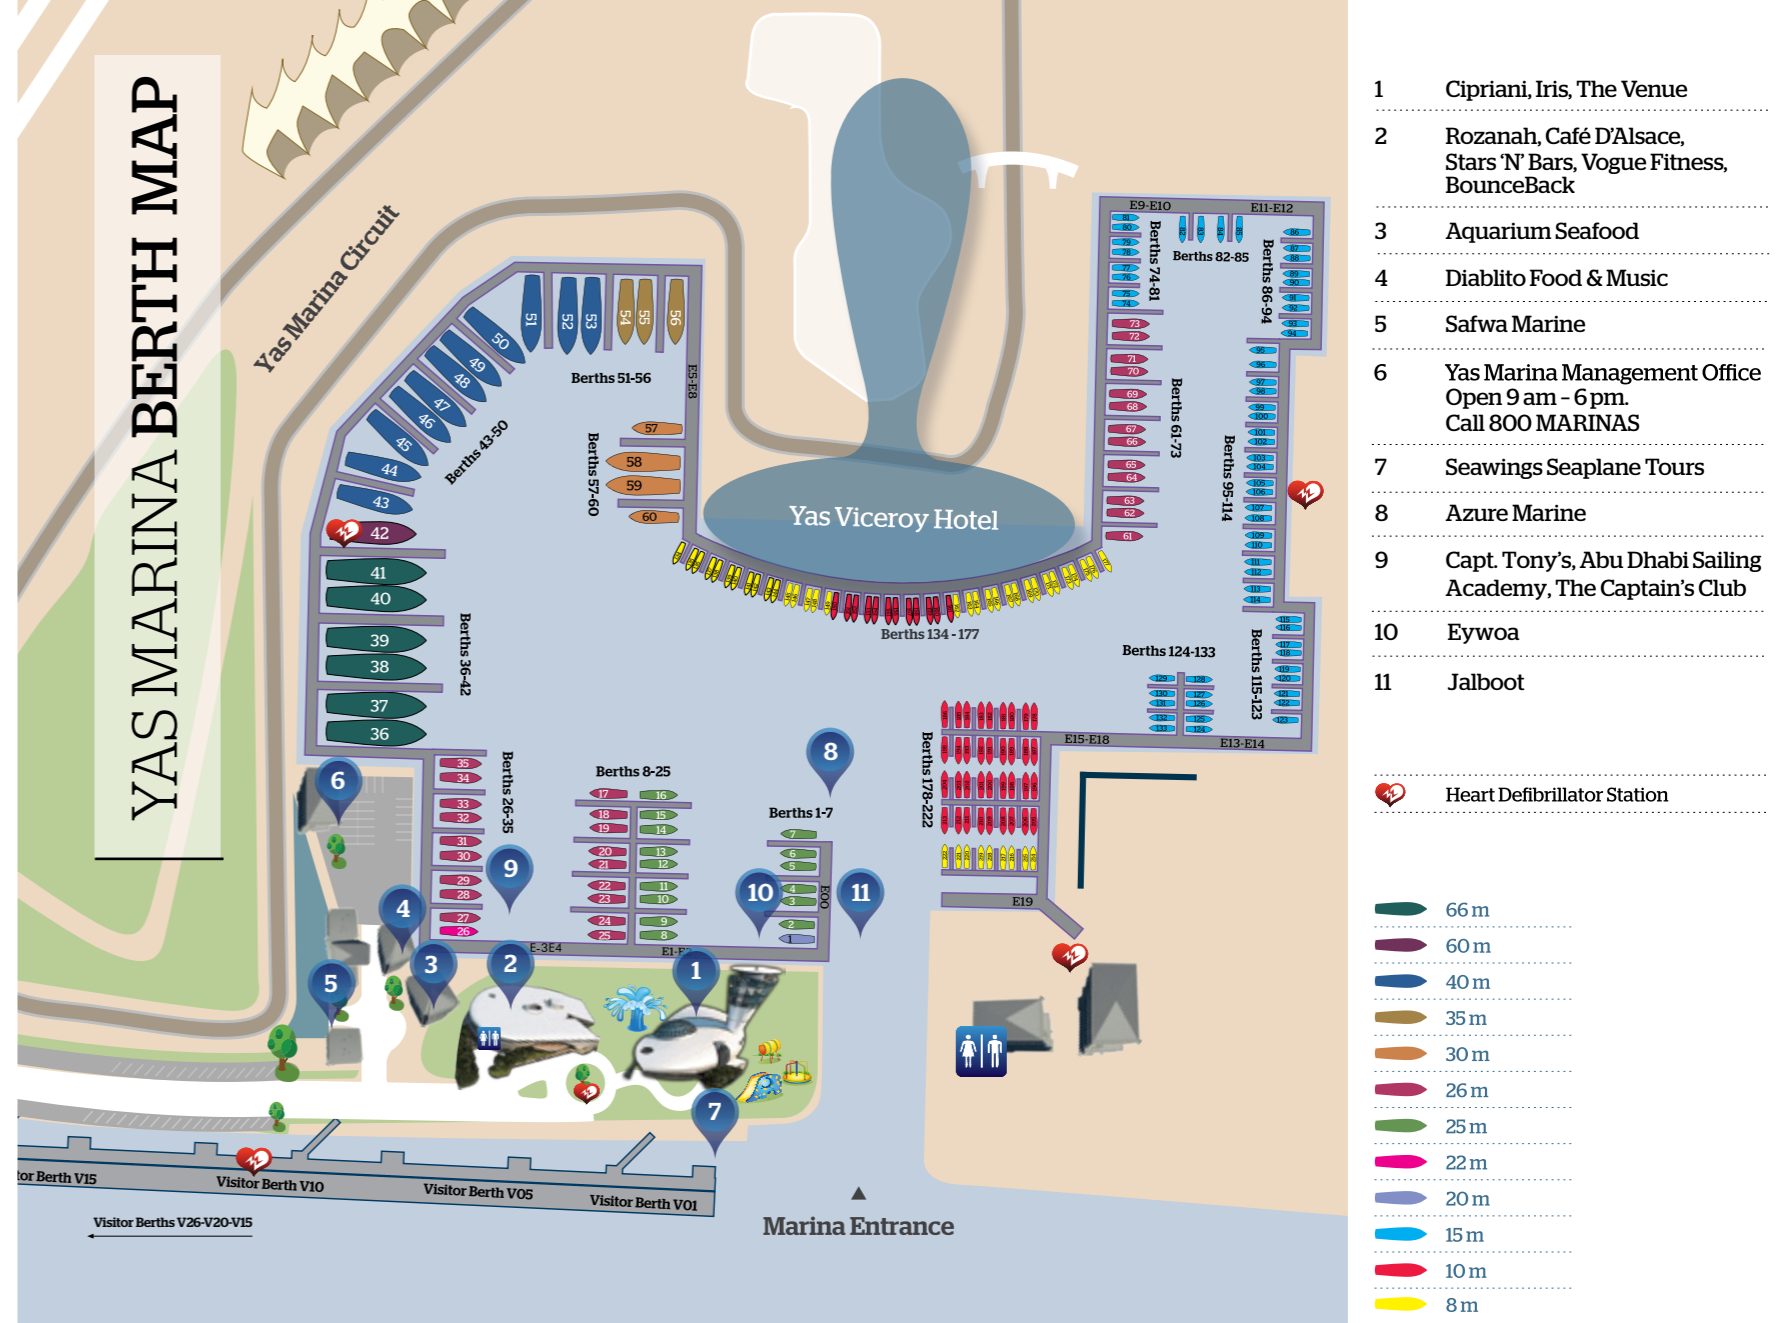

FOR A FULL LIST OF RATES FOR BOATS UP TO 100 METERS PLEASE CONTACT US.
ALL PRICES ARE IN UAE DIRHAMS (AED). TERMS AND CONDITIONS APPLY.